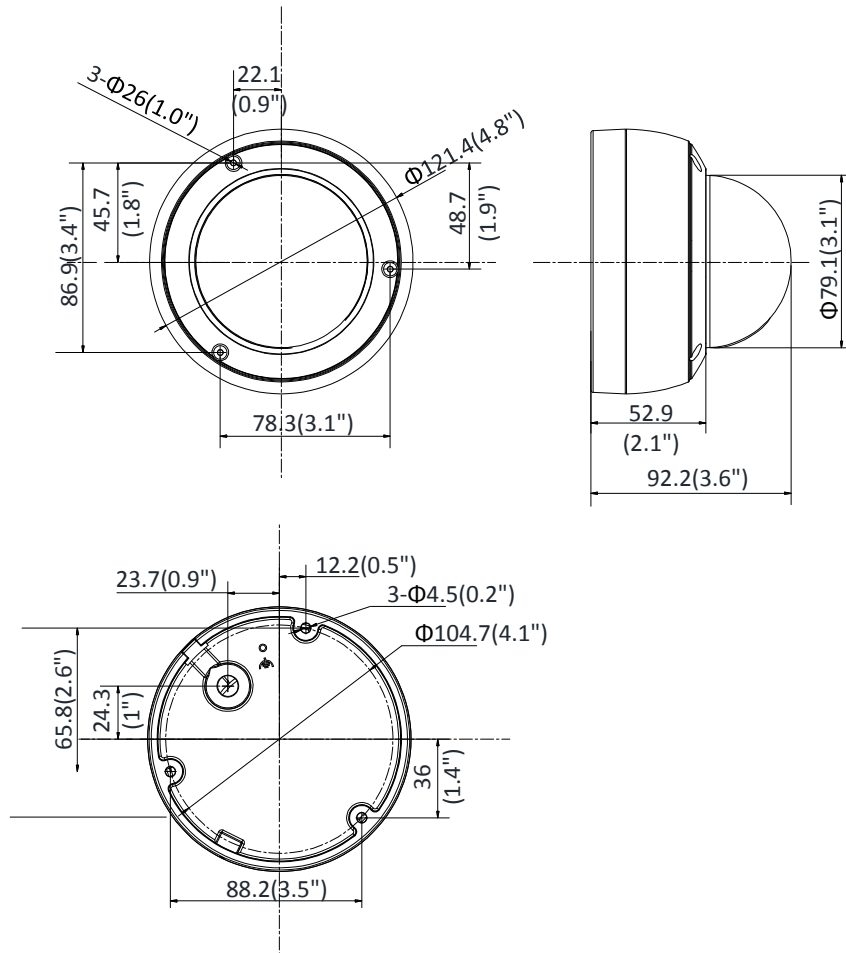

Firmware Version	5.5.82
API	ONVIF (PROFILE S, PROFILE G), ISAPI
Simultaneous Live View	Up to 6 channels
User/Host	Up to 32 users 3 levels: Administrator, Operator and User
Client	HiLookVision PC Client, HiLookVision App
Web Browser	IE8+, Chrome 41.0-44, Firefox 30.0-51, Safari 8.0-11
Interface	
Audio	Built-in mic
Communication Interface	1 RJ45 10M/100M self-adaptive Ethernet port
Video Output (Without -Z)	1Vp-p composite output (75 Ω/BNC)
On-board storage	Built-in micro SD/SDHC/SDXC slot, up to 128 GB
Reset Button	Yes
Audio	
Environment Noise Filtering	Yes
Audio Sampling Rate	8 kHz/16 kHz/32 kHz/44.1 kHz/48 kHz
Audio Compression	G.711/G.722.1/G.726/MP2L2/PCM
Audio Bit Rate	64 Kbps (G.711)/16 Kbps (G.722.1)/16 Kbps (G.726)/32 to 192 Kbps (MP2L2)
General	
Operating Conditions	-30 °C to 45 °C (-22 °F to 113 °F), humidity: 95% or less (non-condensing)
Power Supply	12 VDC ± 25%, 5.5 mm coaxial power plug PoE (802.3af, class 3)
Power Consumption and Current	-Z model: 12 VDC, 0.8 A, max. 10 W; PoE: (802.3af, 36 V to 57 V), 0.4 A to 0.2 A, max. 12 W Without -Z model: 12 VDC, 0.5 A, max. 6 W; PoE:(802.3af, 36 V to 57 V), 0.3 A to 0.1 A, max. 8 W
Protection Level	IP66, IK10
Material	IPC-D720H-V/Z model: bubble: plastic, front cover: metal, bottom base: metal IPC-D720HE-V/Z model: bubble: plastic, front cover: plastic, bottom base: metal
Dimensions	Camera: Φ 121 mm × 92 mm (4.8" × 3.6") With package: 150 mm × 150 mm × 141 mm (5.9" × 5.9" × 5.6")
Weight	Camera: Approx. 400 g (0.9 lb.) With package: Approx. 700 g (1.5 lb.)

Available Model

IPC-D720H-V (2.8 mm to 8 mm),
 IPC-D720H-Z (2.8 mm to 8 mm),
 IPC-D720HE-V (2.8 mm to 8 mm),
 IPC-D720HE-Z (2.8 mm to 8 mm)

Dimension

Unit: mm(inch)

Accessory

HIA-B401-120
Wall Mount

HIA-B401-120B
Wall Mount